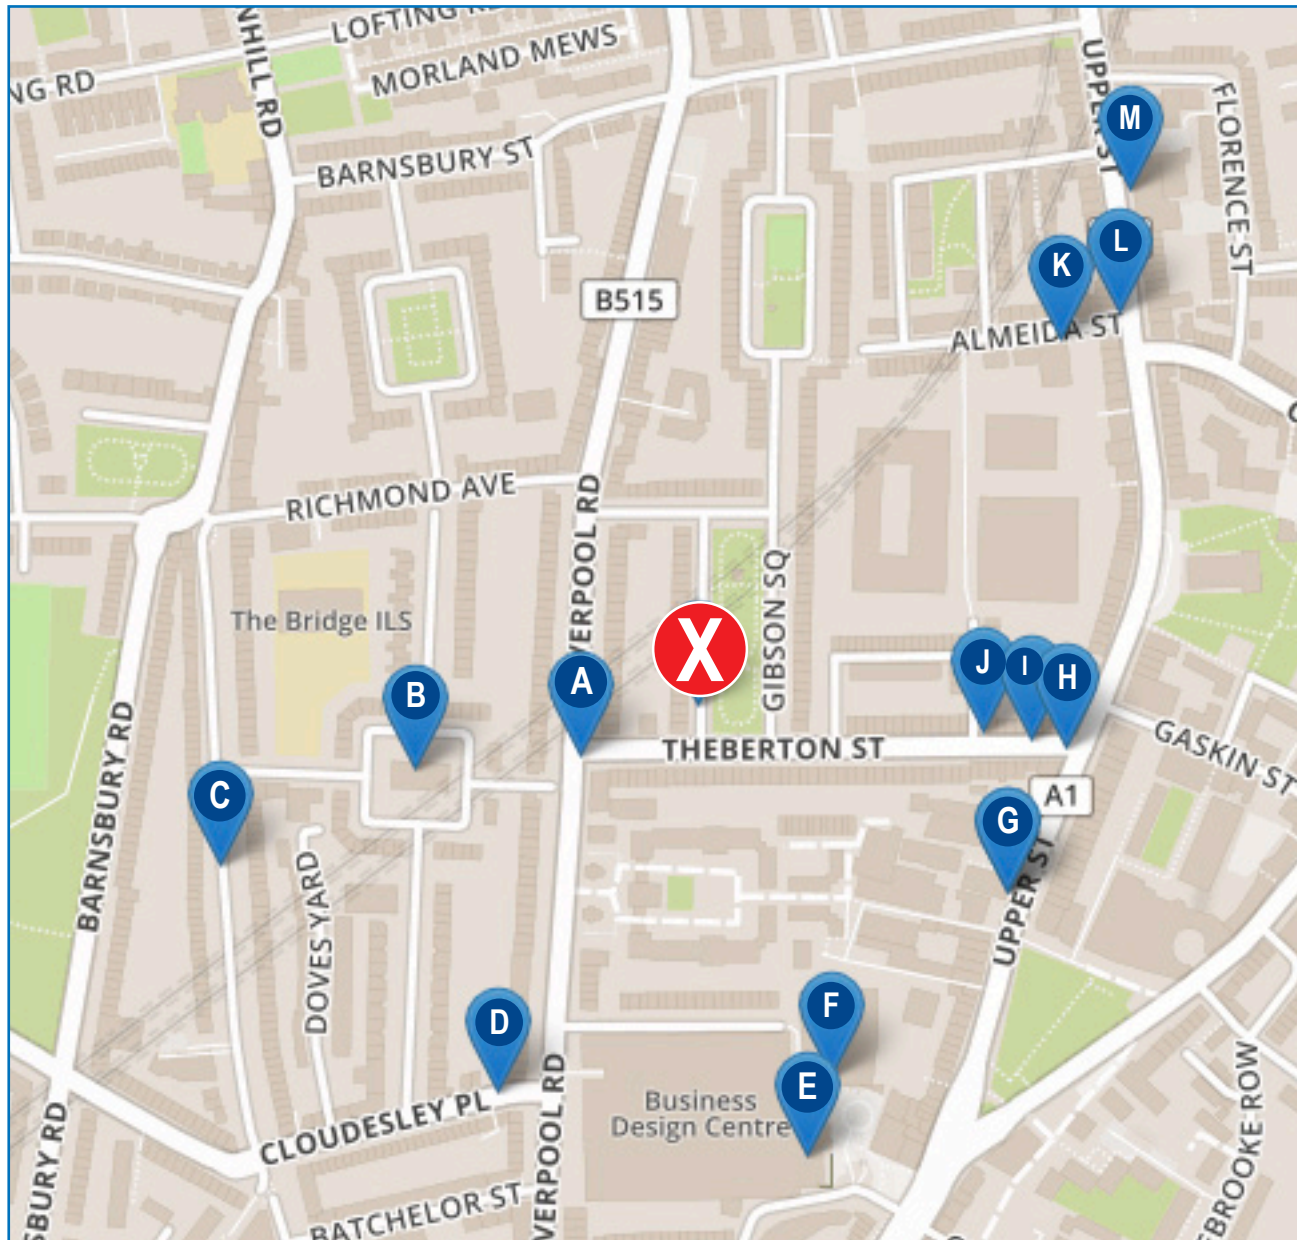

List 1, Run 1- Manor House Station (N4) to Gibson Square (N1)

The Blue Book Run:

L on L Green Lanes
R Brownswood Road
L Blackstock Road
F Highbury Park
F Highbury Grove
R St Paul's Road
Comply Highbury Corner
Lv By Upper Street (2nd exit)
R Barnsbury Street
L Milner Square
L Milner Place
Finish Gibson Square facing

© OpenStreetMap contributors openstreetmap.org

Points of interest:

- A** United Lodge Hotel
370 Green Lanes N4 1DA
- B** The Edge Centre
7 Woodberry Grove N4 1SN
- C** The Finsbury
336 Green Lanes N4 1BY
- D** Kent Hall Hotel
414 Seven Sisters Road N4 2LX
- E** Majestic Hotel
392-394 Seven Sisters Road N4 2PQ
- F** Best Western Highbury Hotel
374 Seven Sisters Road N4 2PG
- G** John Scott Health Centre
Green Lanes N4 2NU
- H** Portland Rise N4
- I** Gloucester Drive N4

List 1, Run 1- Manor House Station (N4) to Gibson Square (N1)

Points of interest:

- A** The Pig & Butcher
80 Liverpool Road N1 0QD
- B** Celestial Church of Christ
Cloudesley Square N1 0HT
- C** Cloudesley Road N1
- D** Cloudesley Place N1
- E** Business Design Centre
52 Upper Street N1 0QH
- F** Hilton Islington hotel
53 Upper Street N1 0UY
- G** Everyman Screen on the Green
83 Upper Street N1 0NP
- H** The Bull pub
100 Upper Street N1
- I** Therberton Street N1
- J** Le Sacre Coeur restaurant
18 Therberton Street N1 0QX
- K** Almeida Theatre
Almeida Street N1 1TA
- L** Le Mercury Restaurant
140a Upper Street N1 1QY
- M** Islington Fire Station
278 Upper Street N1 2TZ