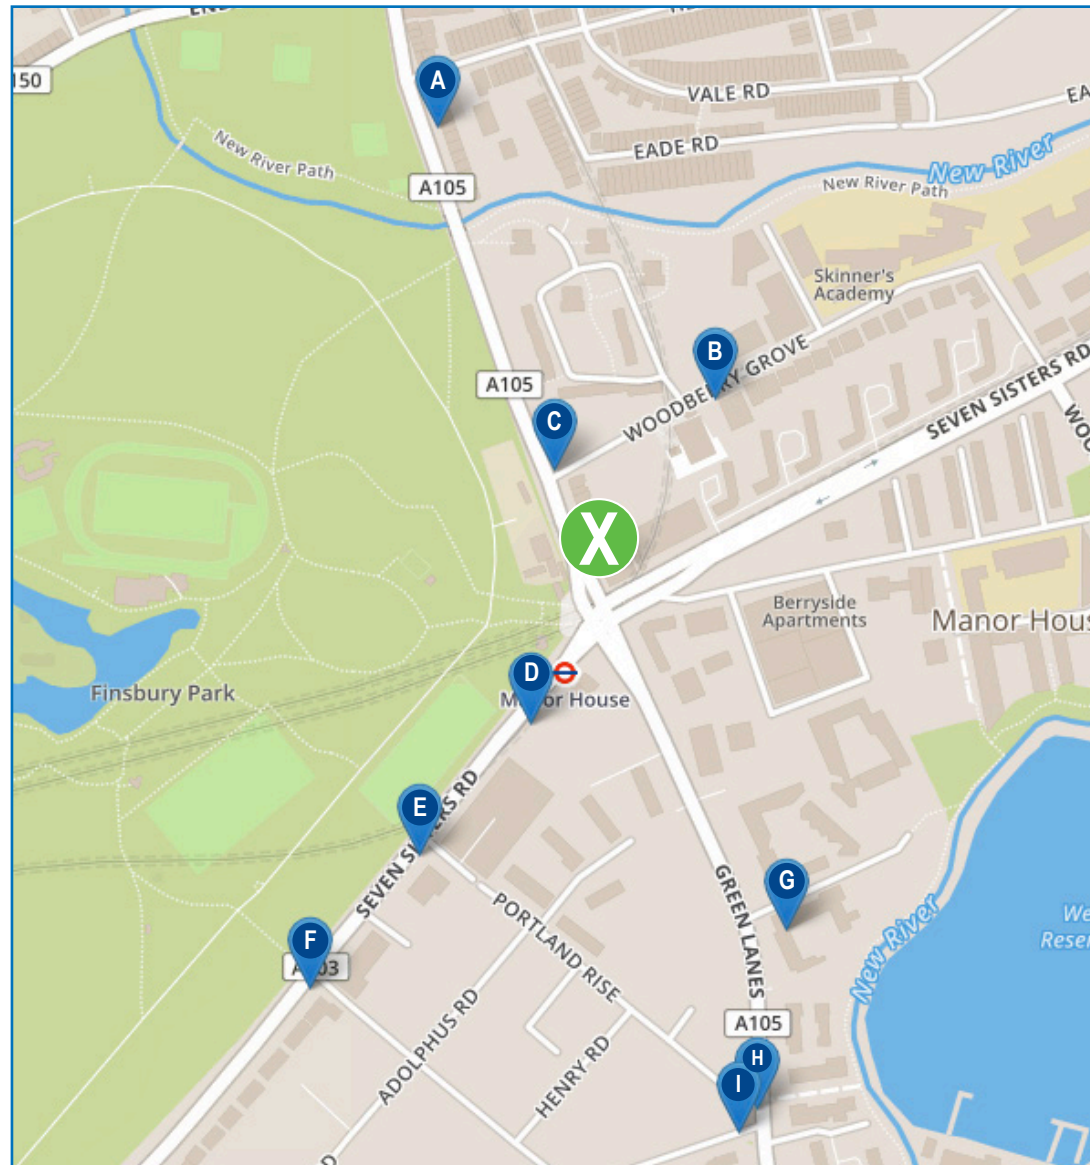

List 1, Run 1- Manor House Station (N4) to Gibson Square (N1)

The Blue Book Run:

L on L Green Lanes
R Brownswood Road
L Blackstock Road
F Highbury Park
F Highbury Grove
R St Paul's Road
Comply Highbury Corner
Lv By Upper Street (2nd exit)
R Barnsbury Street
L Milner Square
L Milner Place
Finish Gibson Square facing

© OpenStreetMap contributors openstreetmap.org

Points of interest:

- A** United Lodge Hotel
370 Green Lanes N4 1DA
- B** The Edge Centre
7 Woodberry Grove N4 1SN
- C** The Finsbury
336 Green Lanes N4 1BY
- D** Kent Hall Hotel
414 Seven Sisters Road N4 2LX
- E** Majestic Hotel
392-394 Seven Sisters Road N4 2PQ
- F** Best Western Highbury Hotel
374 Seven Sisters Road N4 2PG
- G** John Scott Health Centre
Green Lanes N4 2NU
- H** Portland Rise N4
- I** Gloucester Drive N4

List 1, Run 1- Manor House Station (N4) to Gibson Square (N1)

Points of interest:

- A** The Pig & Butcher
80 Liverpool Road N1 0QD
- B** Celestial Church of Christ
Cloudesley Square N1 0HT
- C** Cloudesley Road N1
- D** Cloudesley Place N1
- E** Business Design Centre
52 Upper Street N1 0QH
- F** Hilton Islington hotel
53 Upper Street N1 0UY
- G** Everyman Screen on the Green
83 Upper Street N1 0NP
- H** The Bull pub
100 Upper Street N1
- I** Therberton Street N1
- J** Le Sacre Coeur restaurant
18 Therberton Street N1 0QX
- K** Almeida Theatre
Almeida Street N1 1TA
- L** Le Mercury Restaurant
140a Upper Street N1 1QY
- M** Islington Fire Station
278 Upper Street N1 2TZ